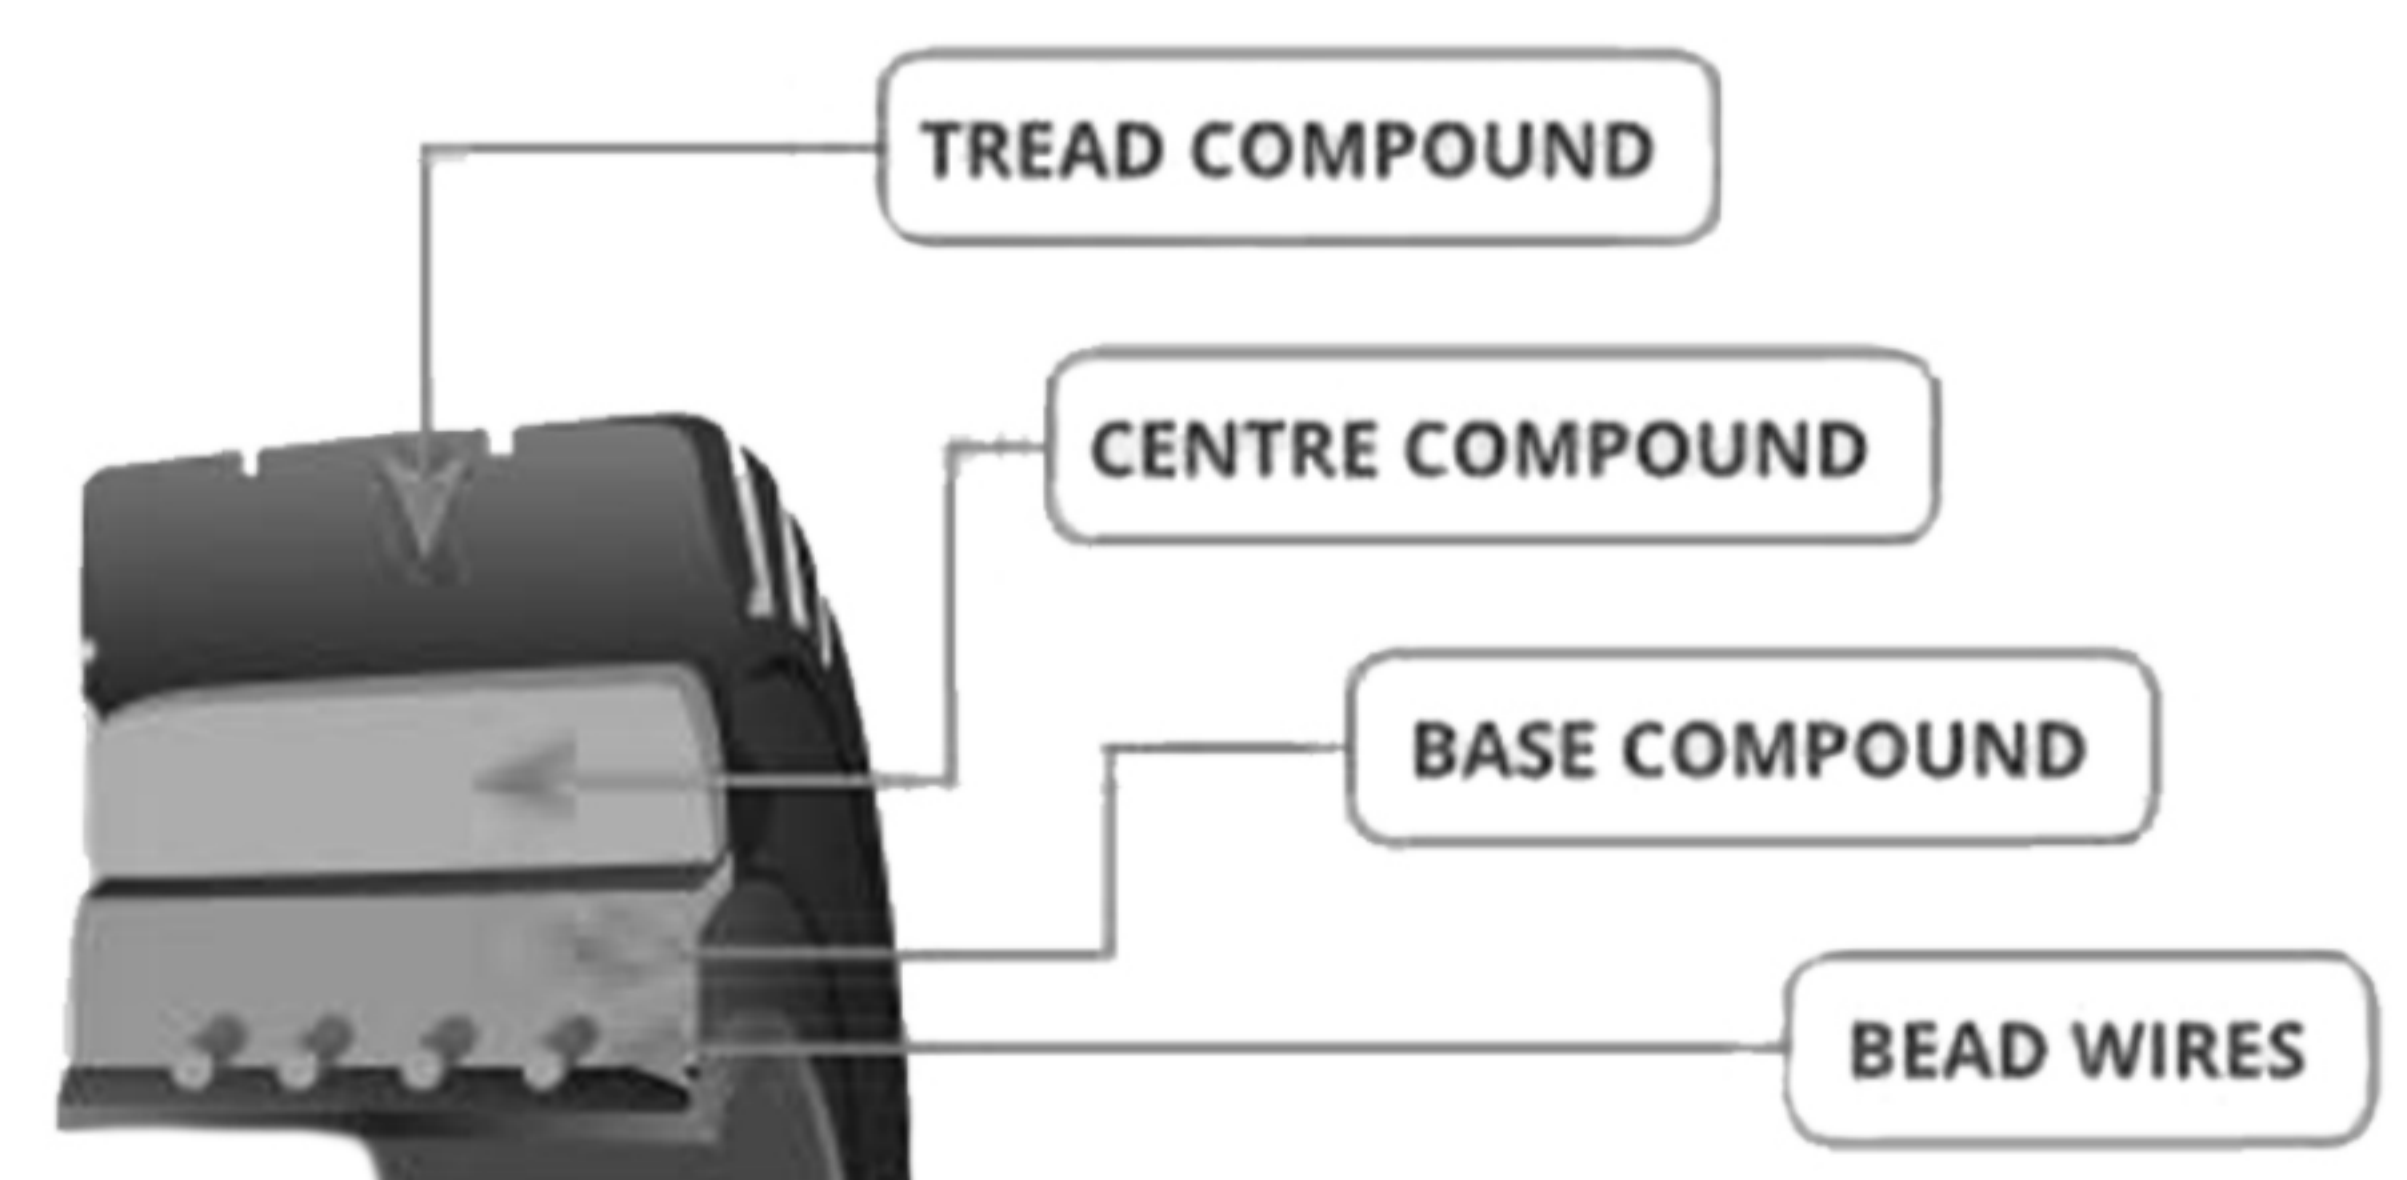

3 STAGE TIRE